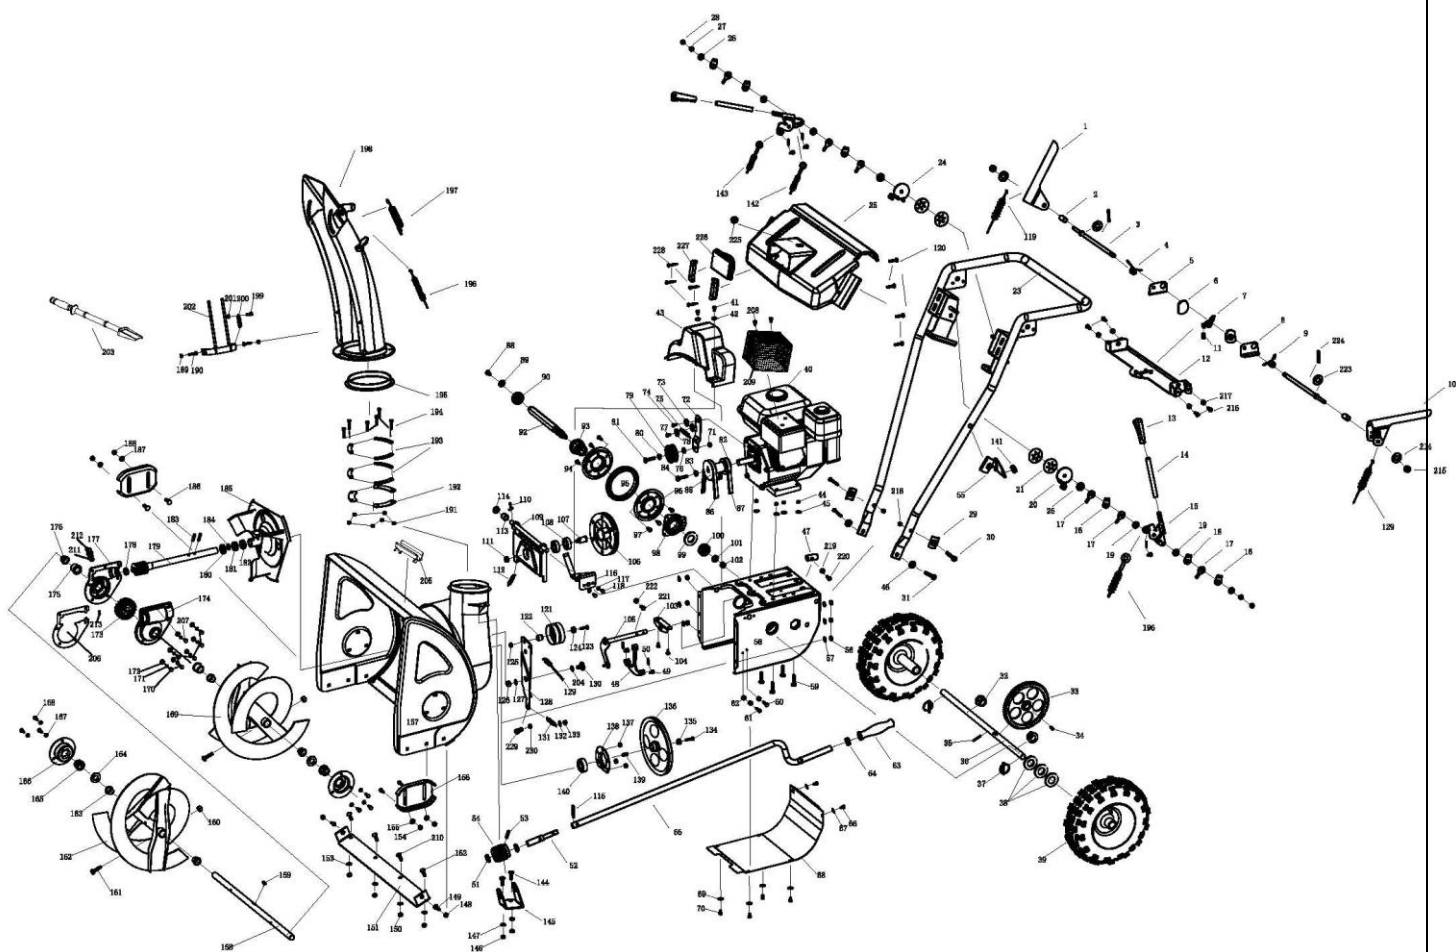

№	Артикул	Наименование	К-во	№	Артикул	Наименование	К-во
102	ST762E-102	Nut	1	127	ST762E-127	plain cushion	1
103	SJ-002	SJ Orthogonal Iron	1	128	SJ-023	SJ Dead plate	3
104	ST762E-104	Hexagonal Screw	2	129	SJ-230	Auger wire	1
105	SJ-040	SJ Gearlever	1	130	SJ-050	SJ Hexagonal Screw 1	1
106	SJ-010A	SJ driving sync wheel	1	131	SJ-037	Spring 5	1
107	SJ-010B	SJ Driving wheel shaft	1	132	ST762E-132	plain cushion	2
108	ST762E-108	Deep slot bearing	2	133	ST762E-133	lock nut	1
109	SJ-007	SJ Pulley bracket	1	134	ST762E-134	Hexagonal Screw	1
110	ST762E-110	Pin	1	135	ST762E-135	plain cushion	1
111	ST762E-111	lock nut	1	136	SJ-039	SJ Large Pulley	1
112	SJ-069	Spring 6	1	137	ST762E-137	lock nut	1
113	SJ-107	SJ Separate Sleeve	1	138	SJ-004	SJ Rockered Cover	1
114	ST762E-114	plain cushion	1	139	ST762E-139	Square Key	1
115	ST762E-115	pin	1	140	ST762E-140	Pillow block bearing	1
116	SJ-015	SJ Pulley subpanel 2	1	141	SJ-239	Rocker washer	1
117	ST762E-117	plain cushion	2	142	SJ-229	Gear wire 2	1
118	ST762E-118	Hexagonal Screw	2	143	SJ-228	Gear wire 1	1
119	SJ-231	stepped wire	1	144	ST762E-144	Cup head square neck bolt	4
120	ST762E-120	hexagonal flange bolt	4	145	SJ-225	bracket	1
121	SJ-008	SJ Tension pulley 2 (+Bearing)	1	146	ST762E-146	lock nut	2
122	SJ-008B	SJ Washer	1	147	ST762E-147	plain cushion	1
123	ST762E-123	Hexagonal Screw	1	148	ST762E-148	lock nut	2
124	SJ-008C	SJ Pad	1	149	ST762E-149	Cup head square neck bolt	2
125	ST762E-125	lock nut	1	150	ST762E-150	lock nut	4
126	ST762E-126	lock nut	1	151	SJ-006	SJ Shave Plate	1